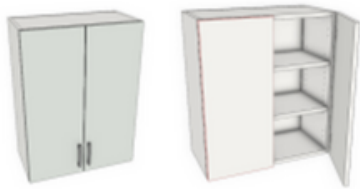

Wall 2 Doors 2 Shelves

CODE	W	H	D
W2730-2DR 2SH	27"	30"	13"
W3030-2DR 2SH	30"	30"	13"
W3330-2DR 2SH	33"	30"	13"
W3630-2DR 2SH	36"	30"	13"
W3930-2DR 2SH	39"	30"	13"
W4230-2DR 2SH	42"	30"	13"
W2736-2DR 2SH	27"	36"	13"
W3036-2DR 2SH	30"	36"	13"
W3336-2DR 2SH	33"	36"	13"
W3636-2DR 2SH	36"	36"	13"
W3936-2DR 2SH	39"	36"	13"
W4236-2DR 2SH	42"	36"	13"
W2742-2DR 2SH	27"	42"	13"
W3042-2DR 2SH	30"	42"	13"
W3342-2DR 2SH	33"	42"	13"
W3642-2DR 2SH	36"	42"	13"
W3942-2DR 2SH	39"	42"	13"
W4242-2DR 2SH	42"	42"	13"